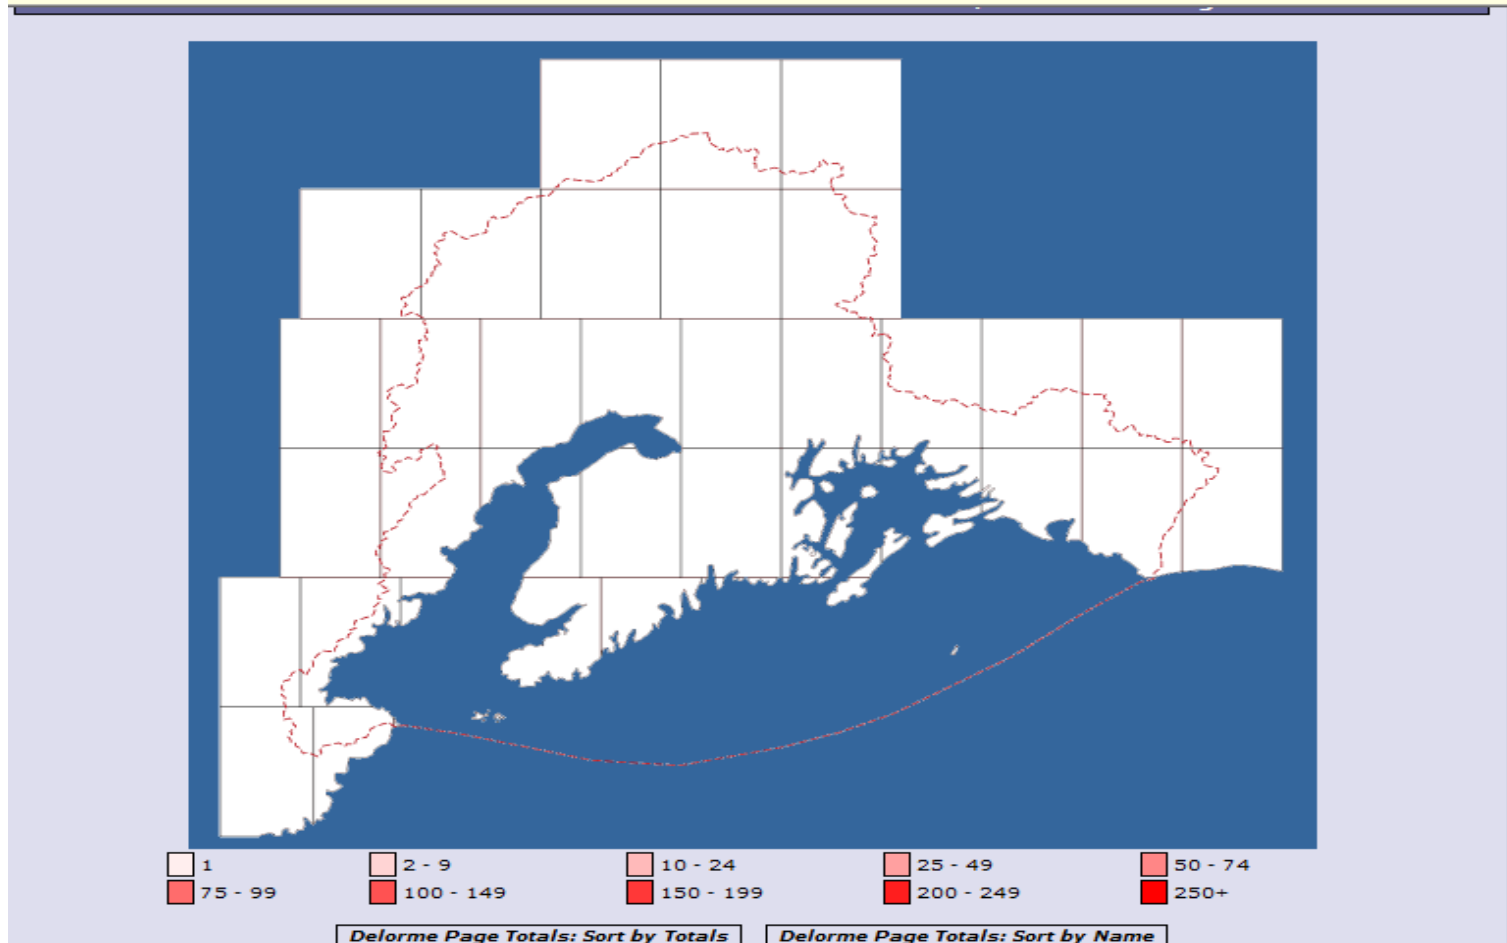

Problem with DeLorme Map – found pages not shading