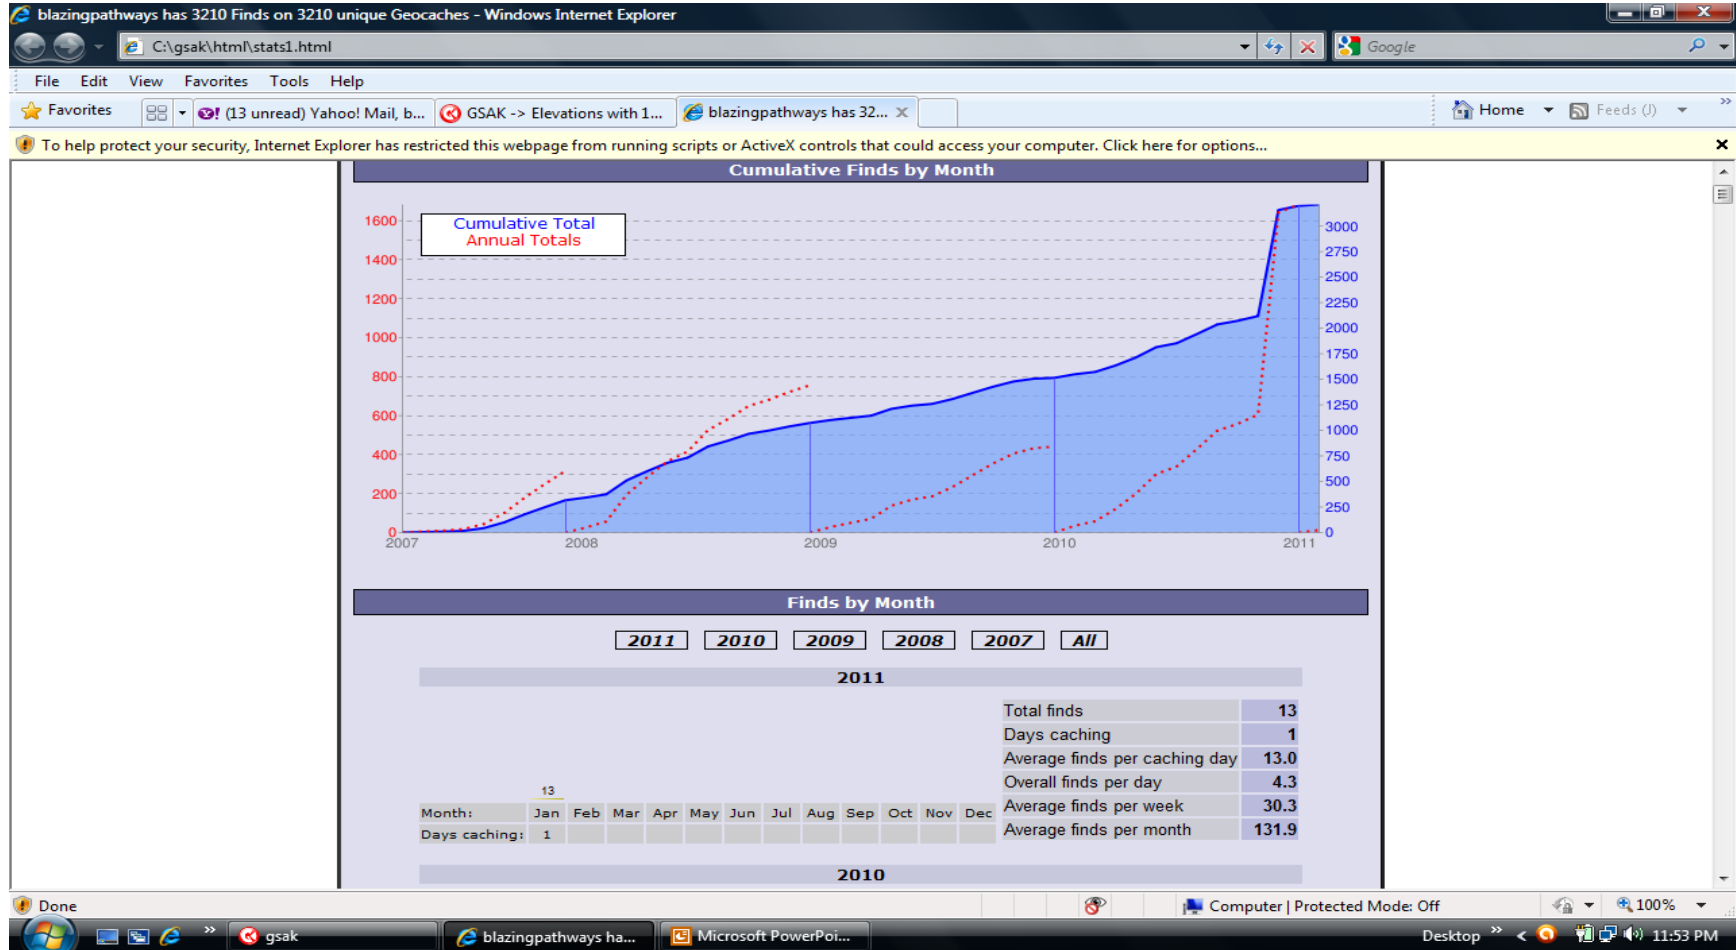

FindStatGen Section Output

17 March 2011

GSAK FUNDamentals

21