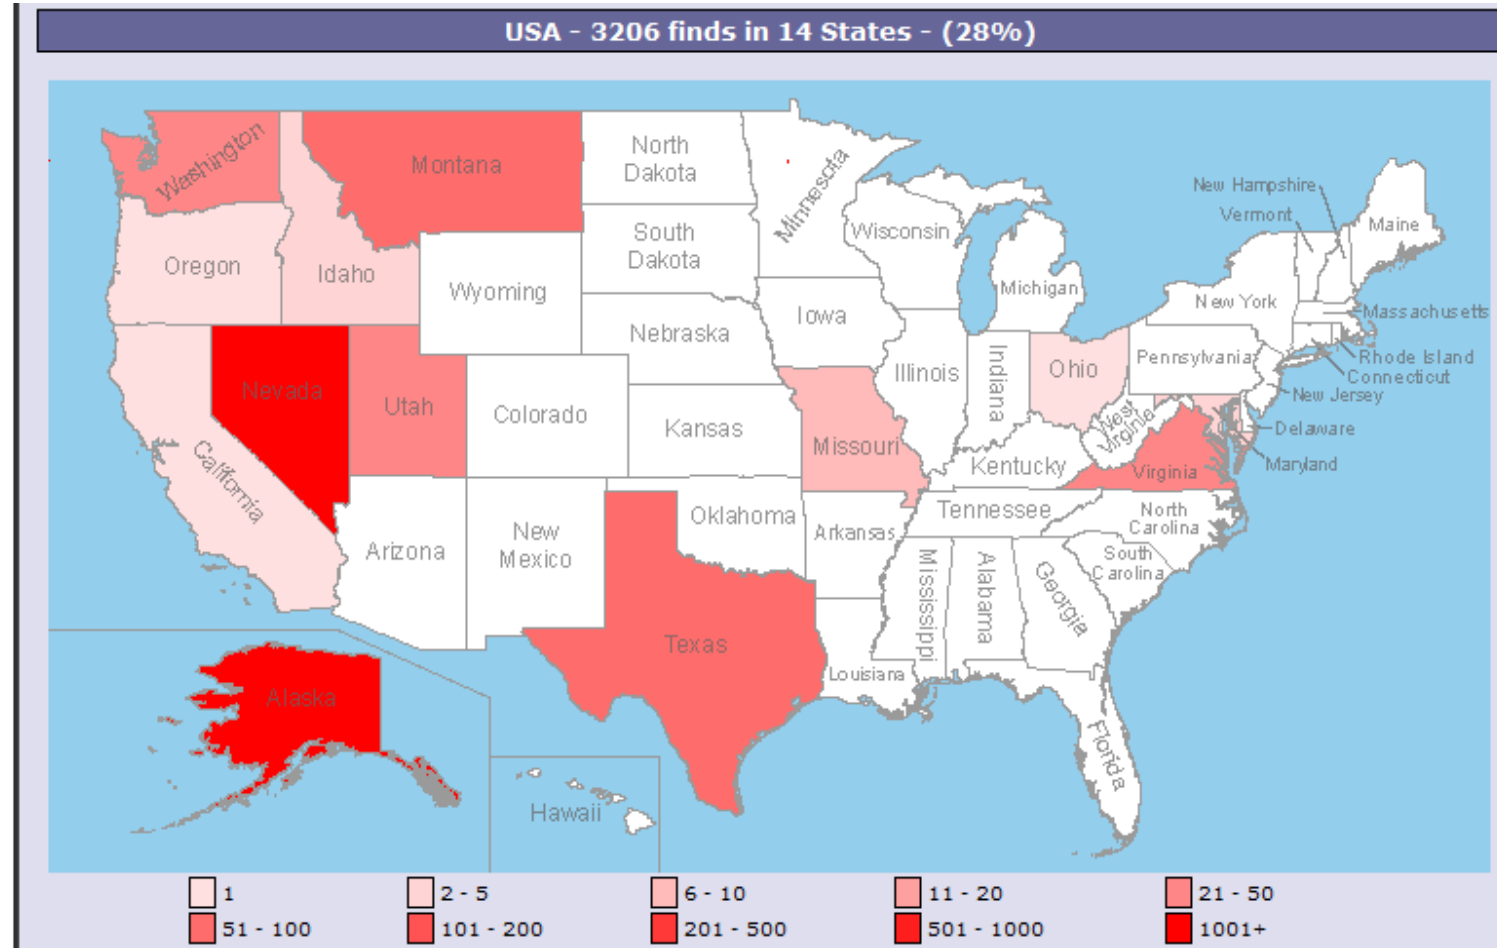

FindStatGen Map output