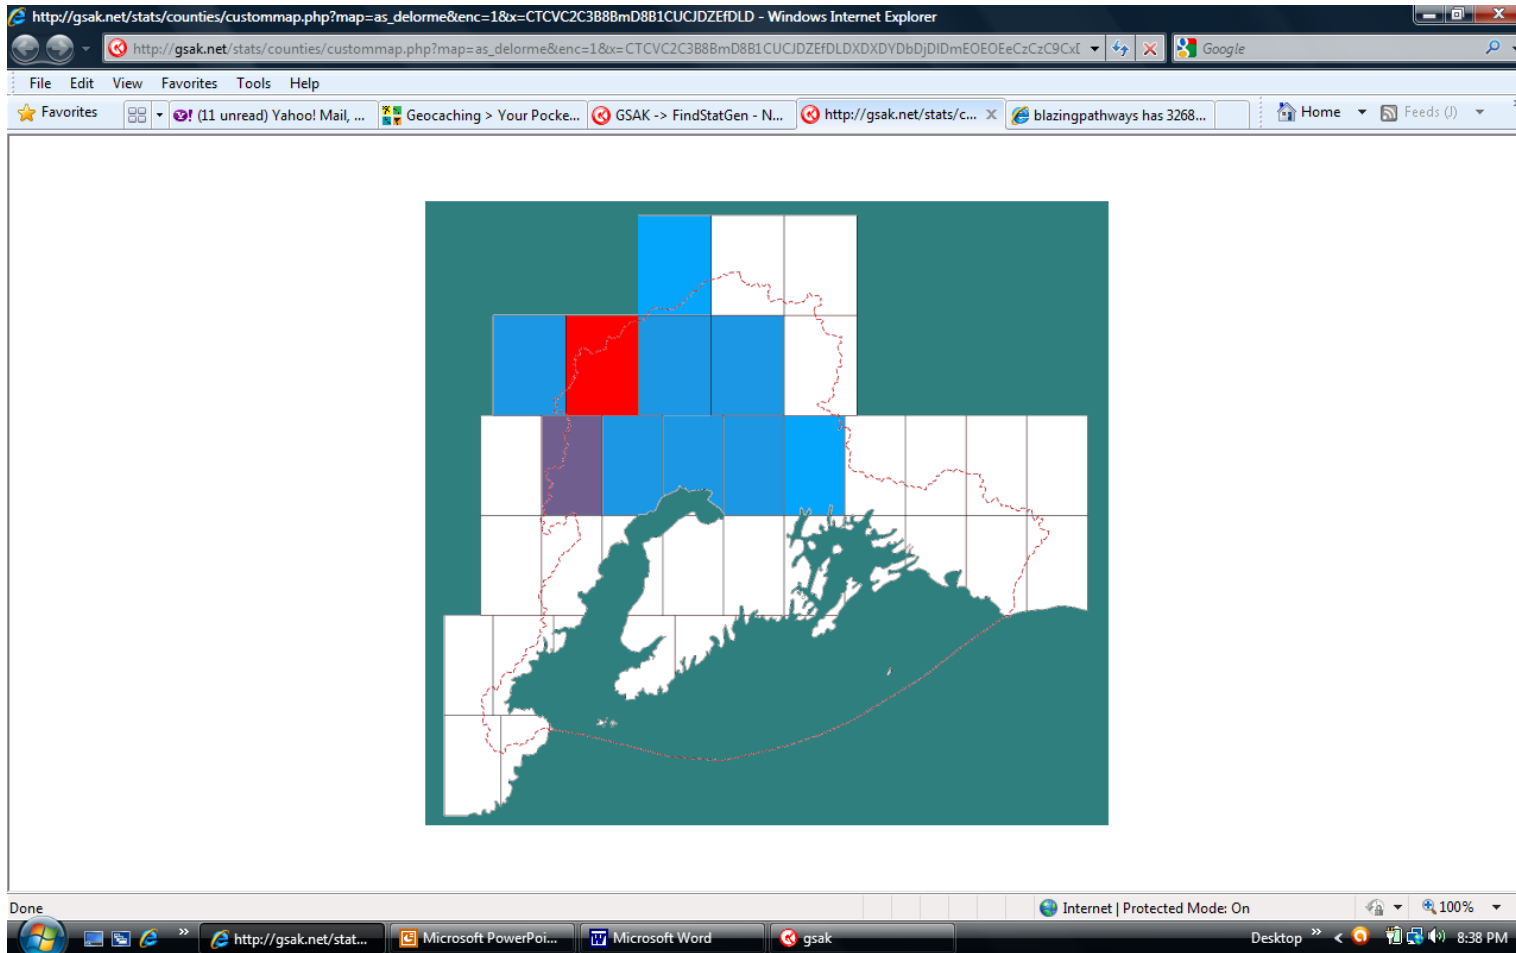

Map with shading