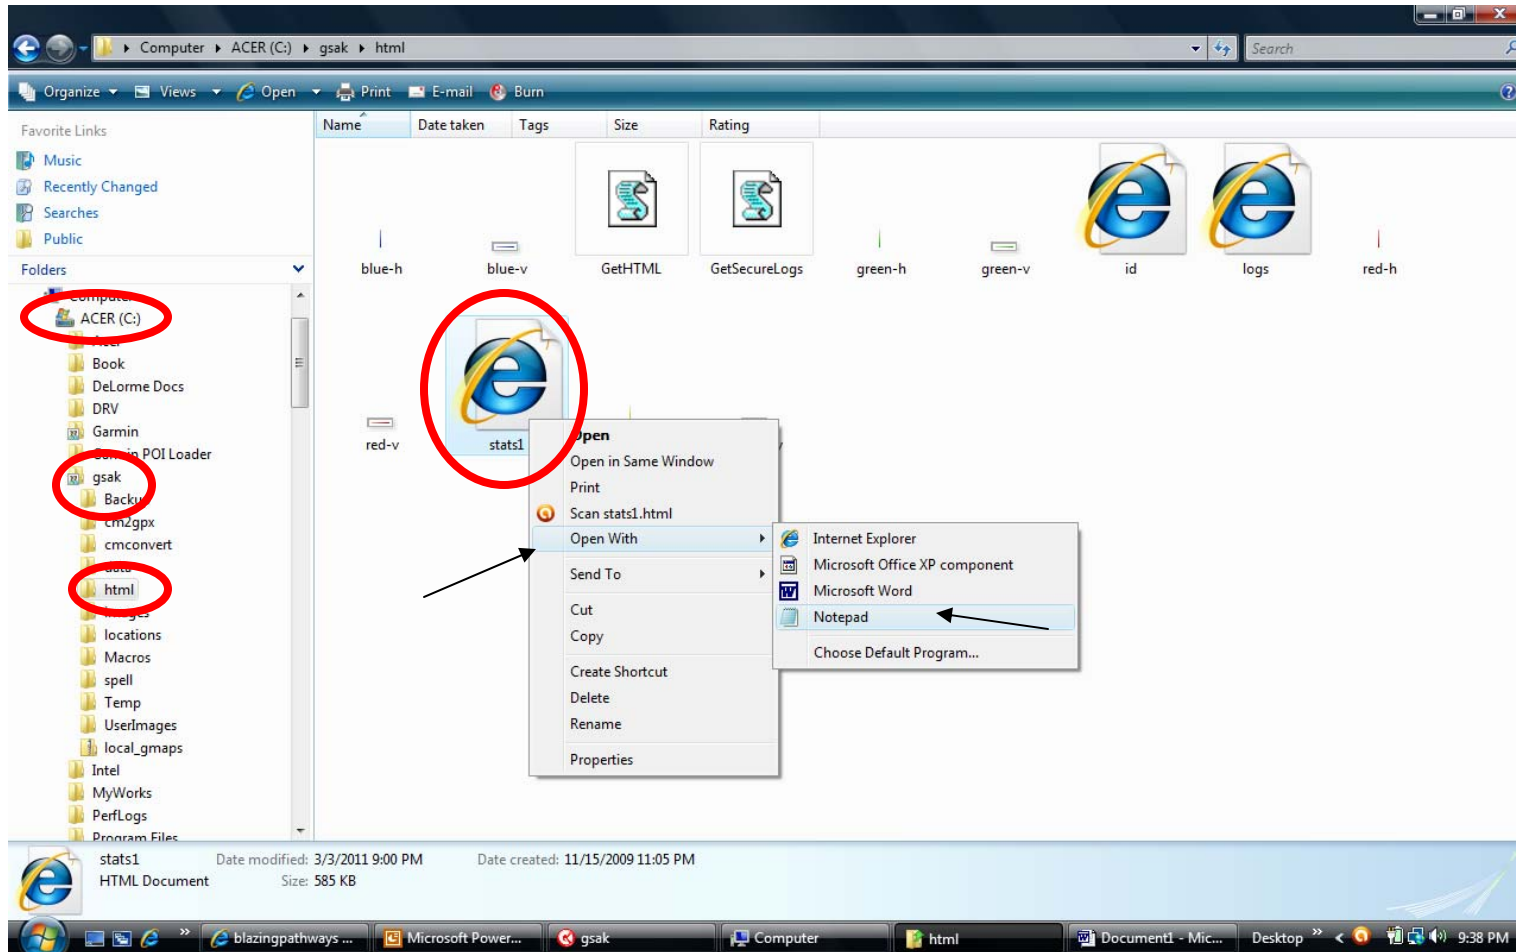

FindStatsGen Html file