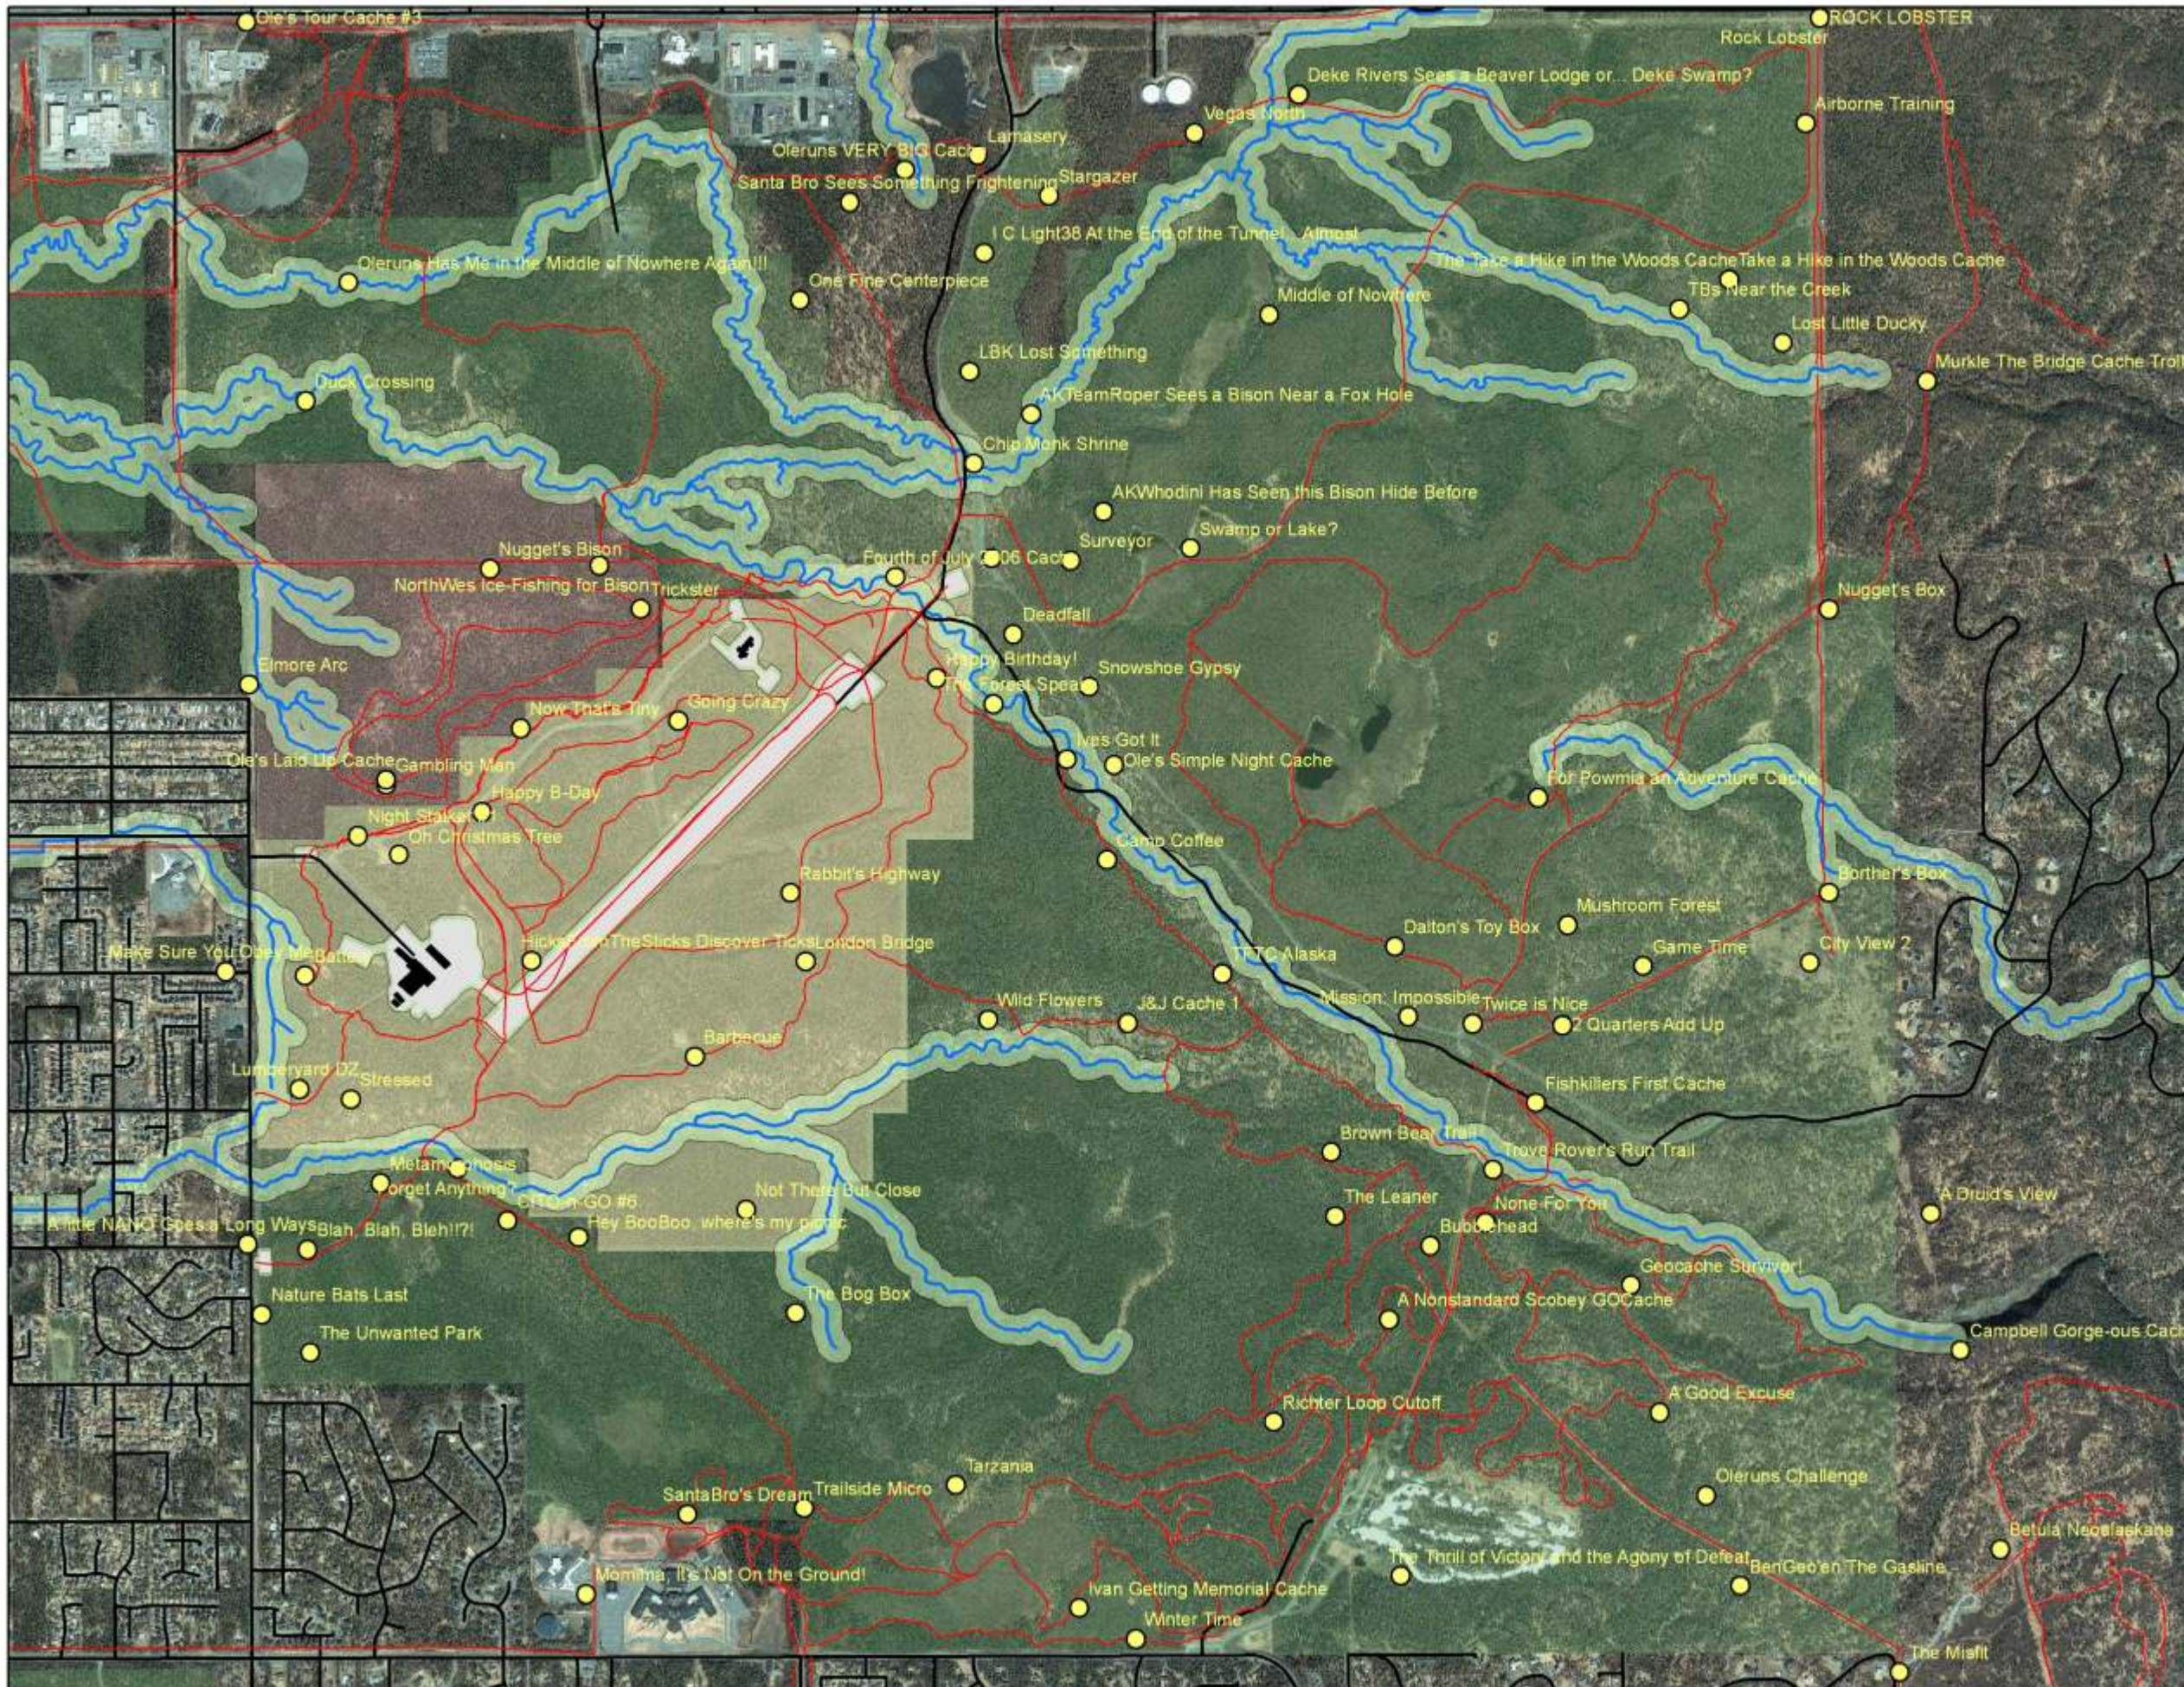

GeoCaches Around CTF & FNBP

Legend

- Geocache Locations
- Trails
- Roads
- Streams
- Geocaching Closure Areas
150 ft from streams; 50 ft from facilities
- Campbell Tract Facility
- Heritage Land Bank
- Far North Bicentennial Park